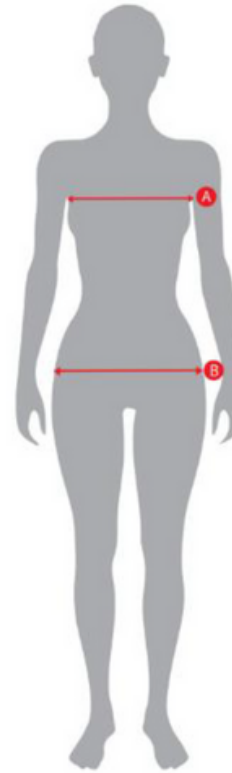

Challenge Technical

Unisex T-shirt

Size Guide

A - Chest:
Measure the chest at the fullest part, placing the tape close up under the arms

	XS	S	M	L	XL	XXL	3XL	4XL	5XL
Chest (to fit) CM	83-93	94-98	99-103	104-108	109-113	114-118	119-123	124-128	129-133

Challenge Technical

Unisex Vest

Size Guide

A - Chest:
Measure the chest at the fullest part, placing the tape close up under the arms

	XS	S	M	L	XL	XXL	3XL	4XL	5XL
Chest (to fit) CM	83-93	94-98	99-103	104-108	109-113	114-118	119-123	124-128	129-133

Challenge Technical

Women's T-shirt

Size Guide

A - Bust:
Measure under the arms at the fullest part around the bust horizontally

B - Hips:
With the feet together measure around the fullest part

	8	10	12	14	16	18	20	22	24
Chest (to fit) CM	87-93	94-99	100-105	106-113	114-121	122-129	130-137	138-145	146-153
Hip (to fit) CM	87-93	94-99	100-105	106-113	114-121	122-129	130-137	138-145	146-153

Challenge Technical

Women's Vest

Size Guide

A - Bust:
Measure under the arms at the fullest part around the bust horizontally

B - Hips:
With the feet together measure around the fullest part

	8	10	12	14	16	18	20	22	24
Chest (to fit) CM	78-83	84-88	89-93	94-100	101-107	108-115	116-123	124-131	132-139
Hip (to fit) CM	78-83	84-88	89-93	94-100	101-107	108-115	116-123	124-131	132-139