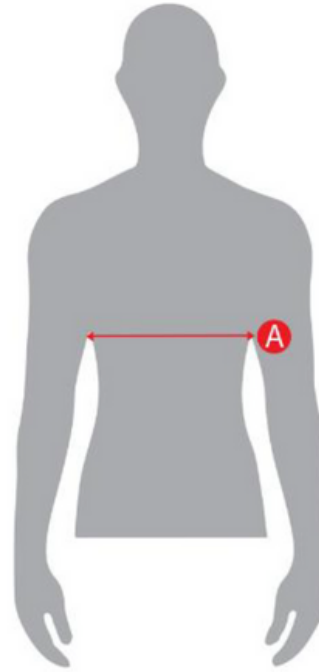

Challenge Technical

Unisex T-shirt

Size Guide

A - Chest:
Measure the chest at the fullest part, placing the tape close up under the arms

	XS	S	M	L	XL	XXL	3XL	4XL	5XL
Chest (to fit) CM	83-93	94-98	99-103	104-108	109-113	114-118	119-123	124-128	129-133

Challenge Technical

Unisex Vest

Size Guide

A - Chest:
Measure the chest at the fullest part, placing the tape close up under the arms

	XS	S	M	L	XL	XXL	3XL	4XL	5XL
Chest (to fit) CM	83-93	94-98	99-103	104-108	109-113	114-118	119-123	124-128	129-133

Challenge Technical

Women's T-shirt

Size Guide

A - Bust:
Measure under the arms at the fullest part around the bust horizontally

B - Hips:
With the feet together measure around the fullest part

	8	10	12	14	16	18	20	22	24
Chest (to fit) CM	87-93	94-99	100-105	106-113	114-121	122-129	130-137	138-145	146-153
Hip (to fit) CM	87-93	94-99	100-105	106-113	114-121	122-129	130-137	138-145	146-153