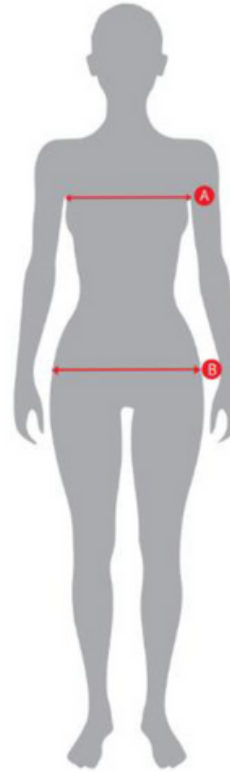

Challenge Technical

Unisex T-shirt

Size Guide

A - Chest:
Measure the chest at the fullest part, placing the tape close up under the arms

	XS	S	M	L	XL	XXL	3XL	4XL	5XL
Chest (to fit) CM	83-93	94-98	99-103	104-108	109-113	114-118	119-123	124-128	129-133

Challenge Technical

Unisex Vest

Size Guide

A - Chest:
Measure the chest at the fullest part, placing the tape close up under the arms

	XS	S	M	L	XL	XXL	3XL	4XL	5XL
Chest (to fit) CM	83-93	94-98	99-103	104-108	109-113	114-118	119-123	124-128	129-133

Challenge Technical

Women's T-shirt

Size Guide

A - Bust:
Measure under the arms at the fullest part around the bust horizontally

B - Hips:
With the feet together measure around the fullest part

	8	10	12	14	16	18	20	22	24
Chest (to fit) CM	87-93	94-99	100-105	106-113	114-121	122-129	130-137	138-145	146-153
Hip (to fit) CM	87-93	94-99	100-105	106-113	114-121	122-129	130-137	138-145	146-153

Challenge Technical

Women's Vest

Size Guide

A - Bust:
Measure under the arms at the fullest part around the bust horizontally

B - Hips:
With the feet together measure around the fullest part

	8	10	12	14	16	18	20	22	24
Chest (to fit) CM	78-83	84-88	89-93	94-100	101-107	108-115	116-123	124-131	132-139
Hip (to fit) CM	78-83	84-88	89-93	94-100	101-107	108-115	116-123	124-131	132-139